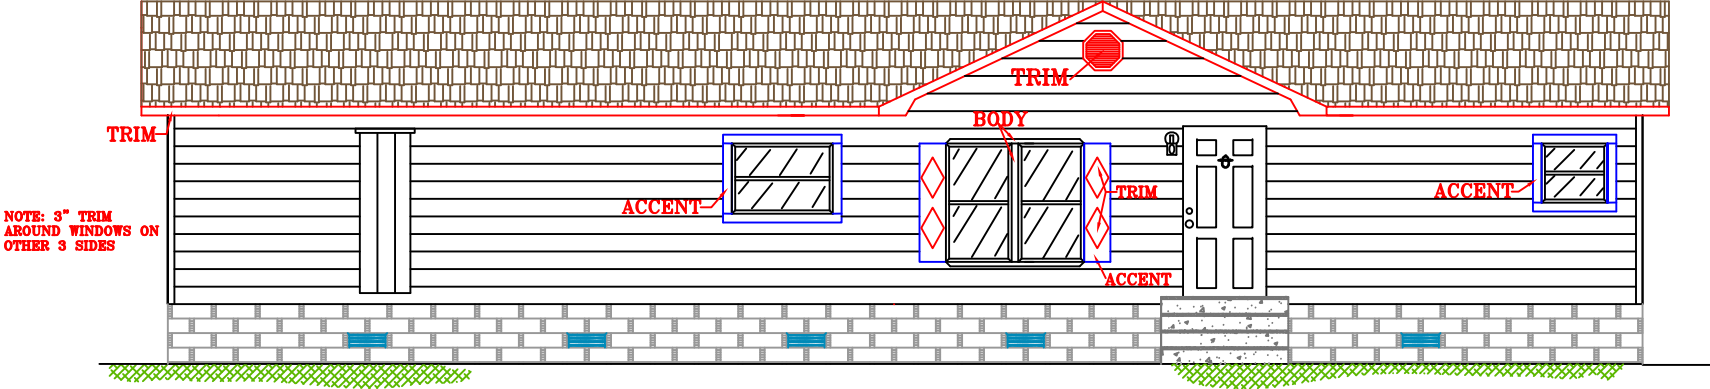

DW-1266XL
 APPROX. 1932 SQ.FT.
 7-24-08

(ALL ROOM DIMENSIONS APPROX.)
 Copyright ©2000, Solitaire. All rights reserved.

DW-860 17' DORMER WITH OPTIONAL LAP SIDING

DW-860 17' DORMER STANDARD HOME