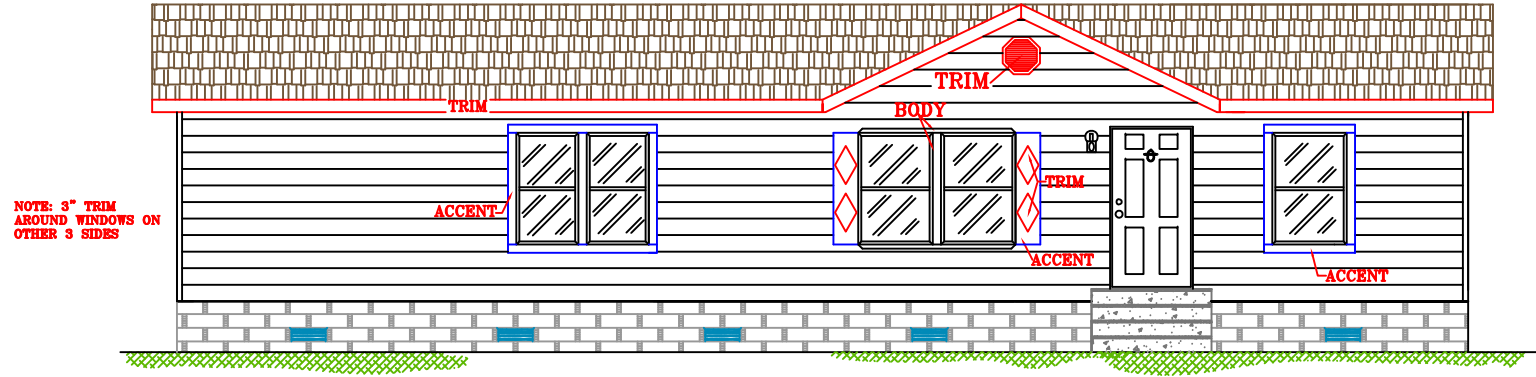

DW-856SC  
 APPROX. 1,456 SQ. FT.  
 1-24-08

<ALL ROOM DIMENSIONS APPROX.>  
 Copyright © 2000, Solitaire. All rights reserved.

DW-856SC 16' DORMER WITH OPTIONAL LAP SIDING

DW-856SC 16' DORMER STANDARD HOME