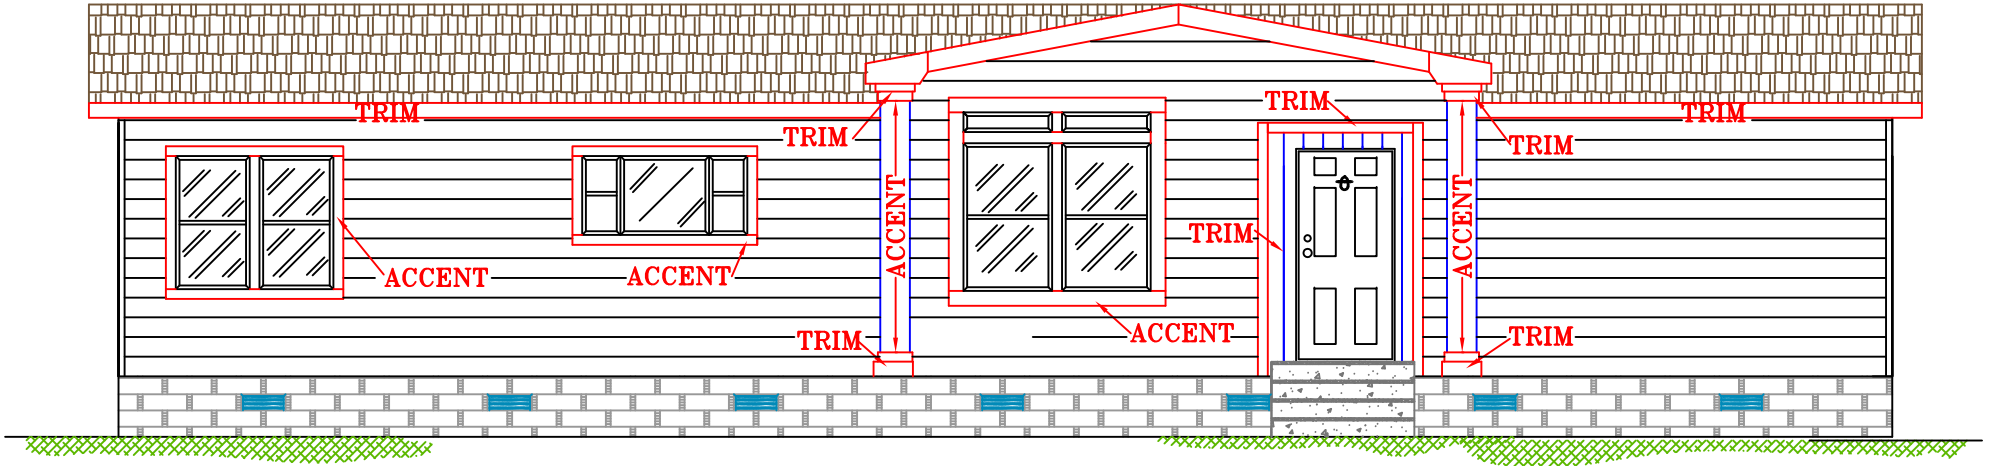

DW-MR3
 APPROX. 1680 SQ. FT.
 3-28-08

(ALL ROOM DIMENSIONS APPROX.)
 Copyright ©2000, Solitaire. All rights reserved.

NOTE: 3" TRIM
AROUND WINDOWS ON
OTHER 3 SIDES

DW-MR3 21'2" DORMER WITH OPTIONAL LAP SIDING

DW-MR3 21'2" DORMER STANDARD HOME