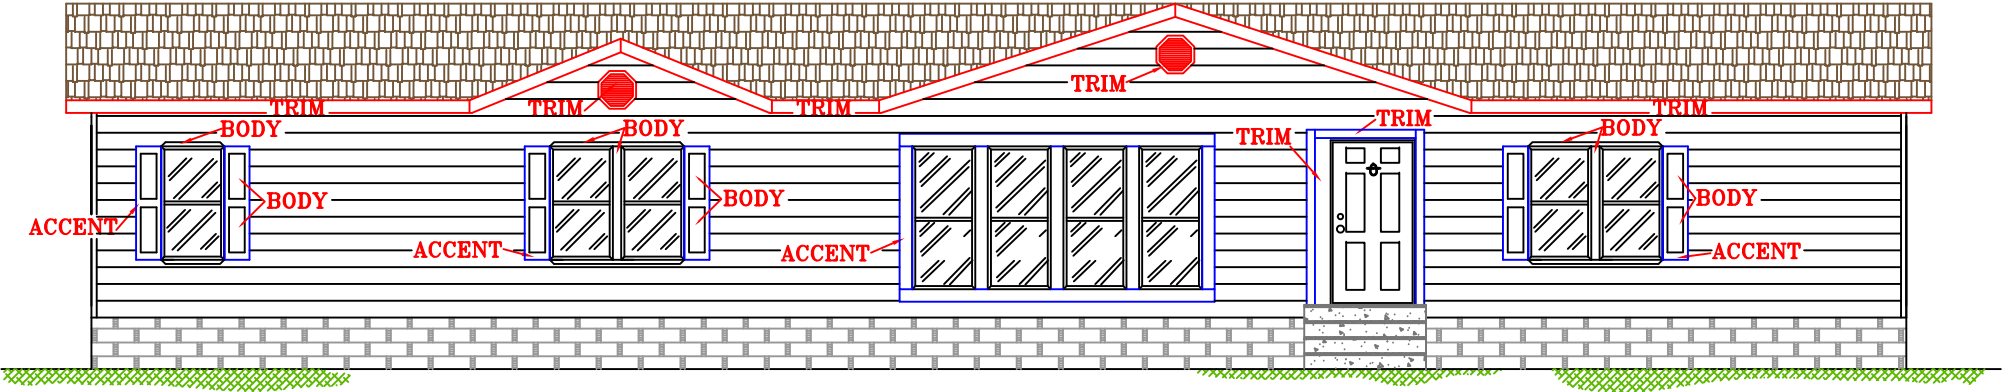

DW-PRT3
 APPROX. 2304 SQ.FT.
 2-29-08

(ALL ROOM DIMENSIONS APPROX.)
 Copyright ©2000, Solitaire. All rights reserved.

DW-PRT3 & PRT3SC OPTIONAL LAP SIDING

NOTE: 3" TRIM
AROUND WINDOWS ON
OTHER 3 SIDES

12' DORMER

23'6" DORMER

DW-PRT3 & PRT3SC STANDARD HOME

12' DORMER

23'6" DORMER