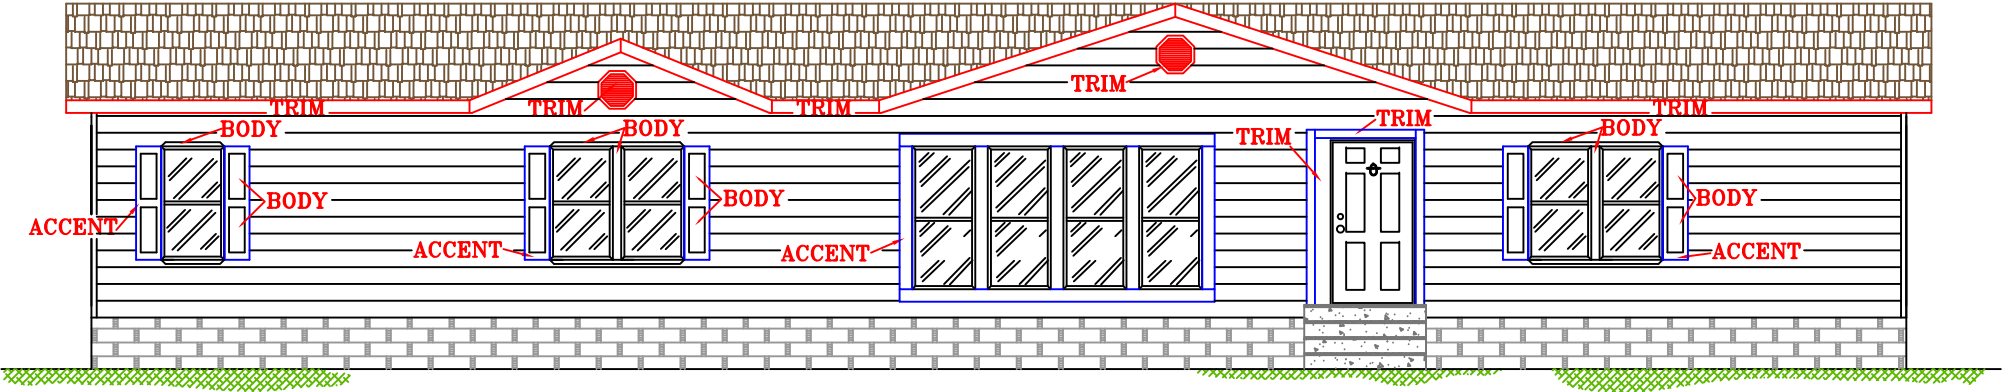

DW-PRT3 & PRT3SC OPTIONAL LAP SIDING

NOTE: 3" TRIM
AROUND WINDOWS ON
OTHER 3 SIDES

12' DORMER

23'6" DORMER

DW-PRT3 & PRT3SC STANDARD HOME

12' DORMER

23'6" DORMER