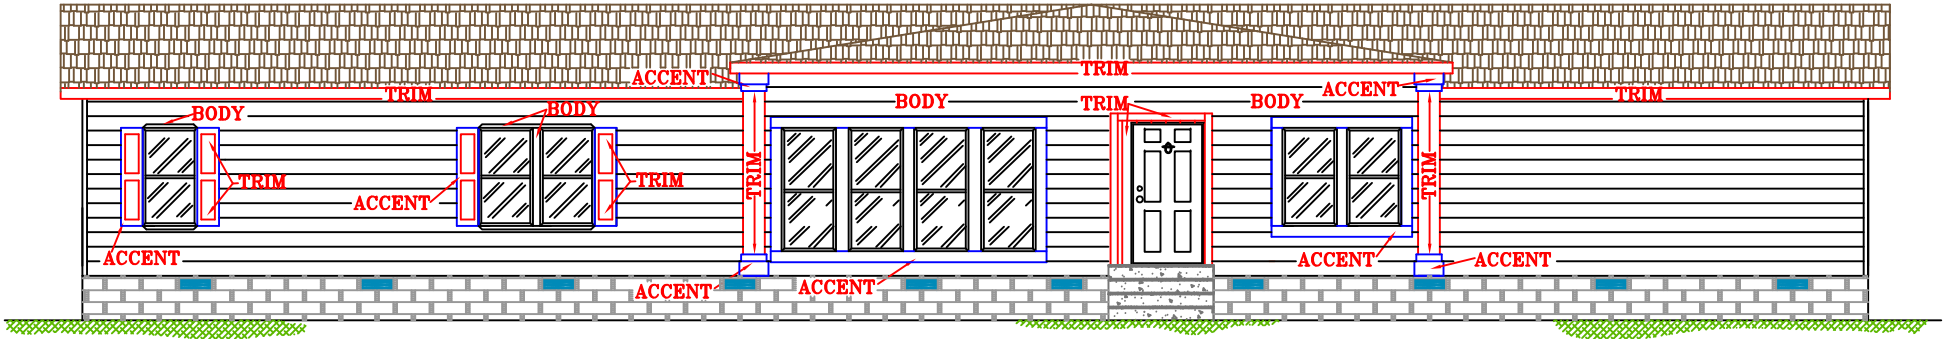

OPT.

DW-PRT4
 APPROX. 2624 SQ.FT.
 11-19-07

<ALL ROOM DIMENSIONS APPROX.>
 Copyright ©2000, Solitaire. All rights reserved.

DW-PRT4 , PRT4SC , PRT4A , PRT4ASC OPTIONAL LAP SIDING

NOTE: 3" TRIM
AROUND WINDOWS ON
OTHER 3 SIDES

33' DORMER

DW-PRT4 , PRT4SC , PRT4A , PRT4ASC STANDARD HOME

33' DORMER