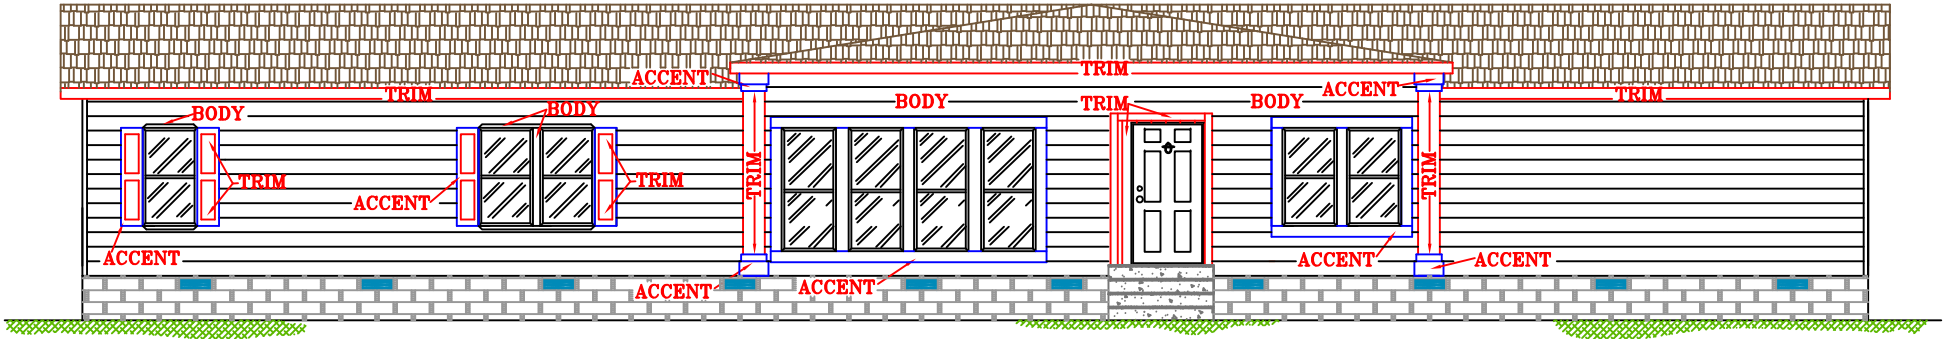

DW-PRT4A
 APPROX. 2624 SQ.FT.
 11-19-07

<ALL ROOM DIMENSIONS APPROX.>
 Copyright © 2000, Solitaire. All rights reserved.

DW-PRT4 ,PRT4SC ,PRT4A ,PRT4ASC OPTIONAL LAP SIDING

NOTE: 3" TRIM AROUND WINDOWS ON OTHER 3 SIDES

33' DORMER

DW-PRT4 ,PRT4SC ,PRT4A ,PRT4ASC STANDARD HOME

33' DORMER