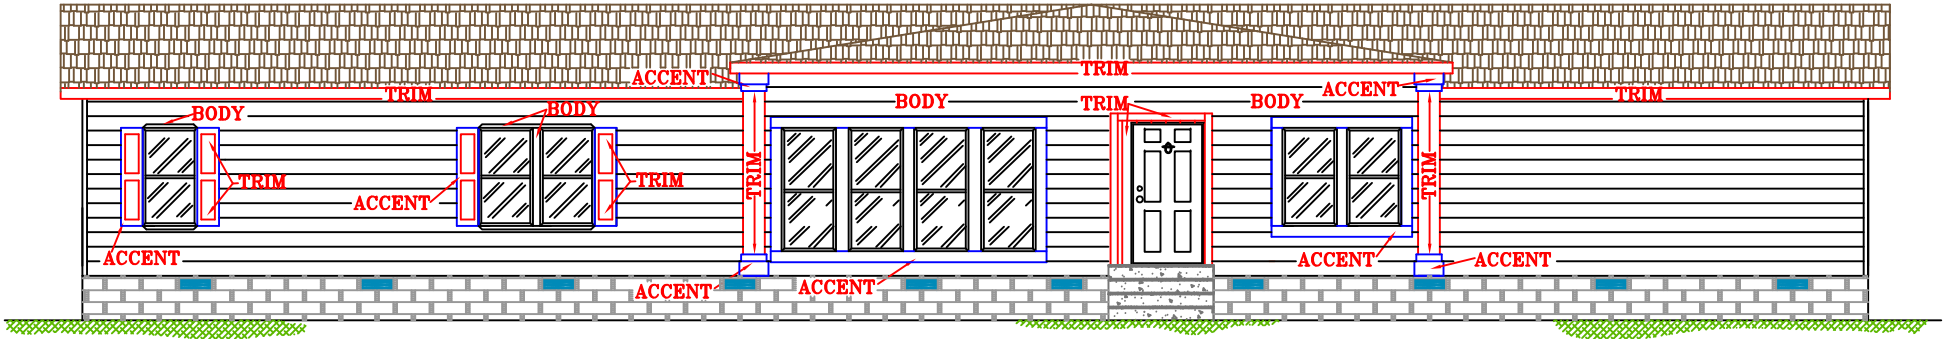

(ALL ROOM DIMENSIONS APPROX.)
Copyright © 2000, Solitaire. All rights reserved.

DW-PRT4 , PRT4SC , PRT4A , PRT4ASC OPTIONAL LAP SIDING

NOTE: 3" TRIM
AROUND WINDOWS ON
OTHER 3 SIDES

33' DORMER

DW-PRT4 , PRT4SC , PRT4A , PRT4ASC STANDARD HOME

33' DORMER