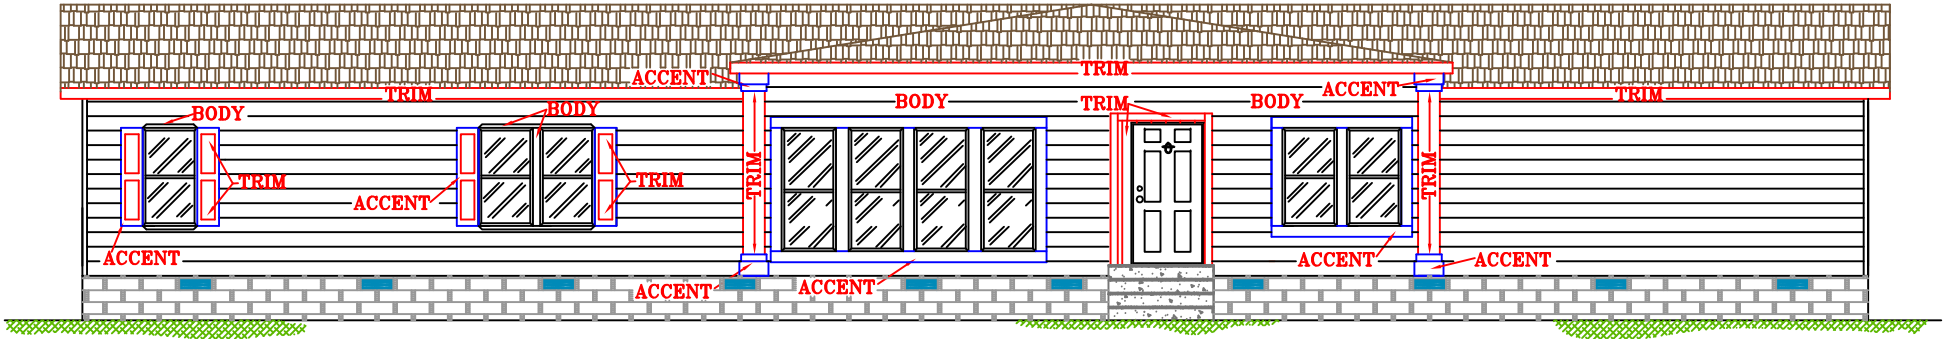

OPT.

DW-PRT4SC  
 APPROX. 2624 SQ.FT.  
 5-29-08

(ALL ROOM DIMENSIONS APPROX.)  
 Copyright © 2000, Solitaire. All rights reserved.

DW-PRT4 , PRT4SC , PRT4A , PRT4ASC OPTIONAL LAP SIDING

NOTE: 3" TRIM  
AROUND WINDOWS ON  
OTHER 3 SIDES

33' DORMER

DW-PRT4 , PRT4SC , PRT4A , PRT4ASC STANDARD HOME

33' DORMER