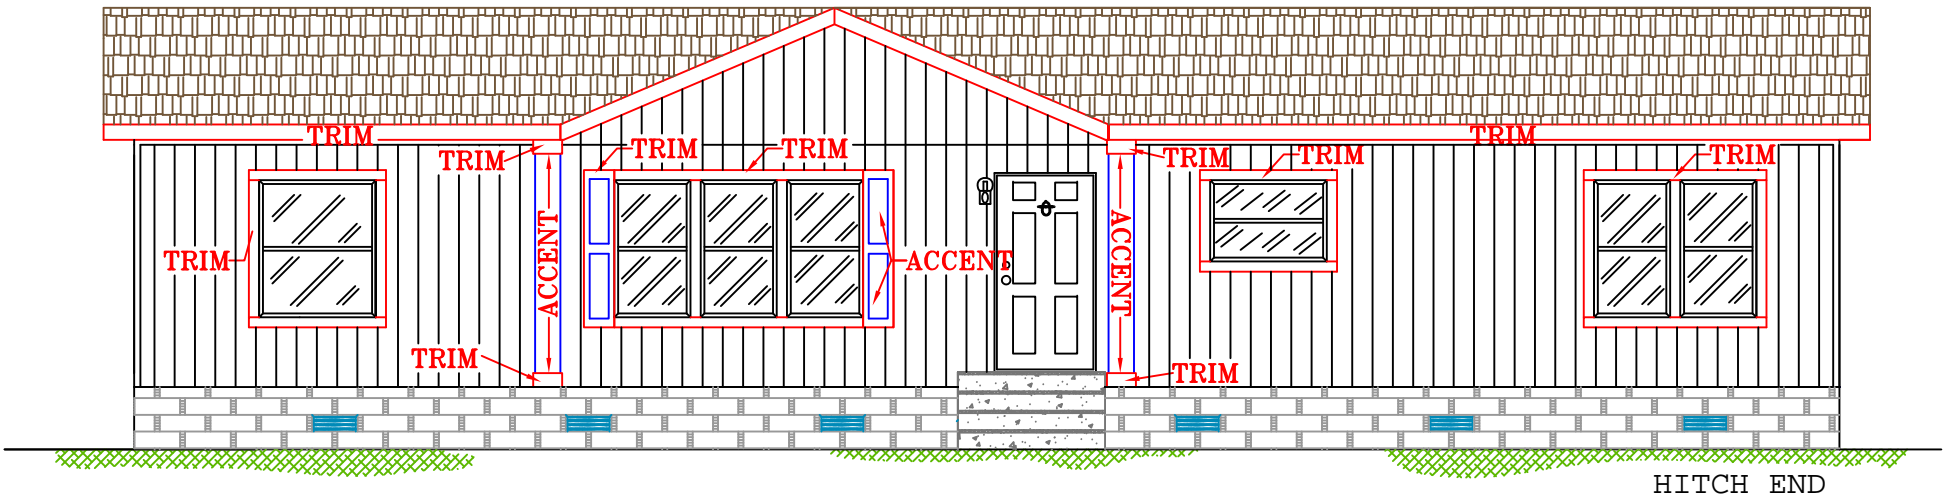

DW-R960
APPROX. 1568 SQ. FT.
7-10-07

<ALL ROOM DIMENSIONS APPROX.>

Copyright ©2000, Solitaire. All rights reserved.

DW-R960 WITH 18' DORMER

HITCH END